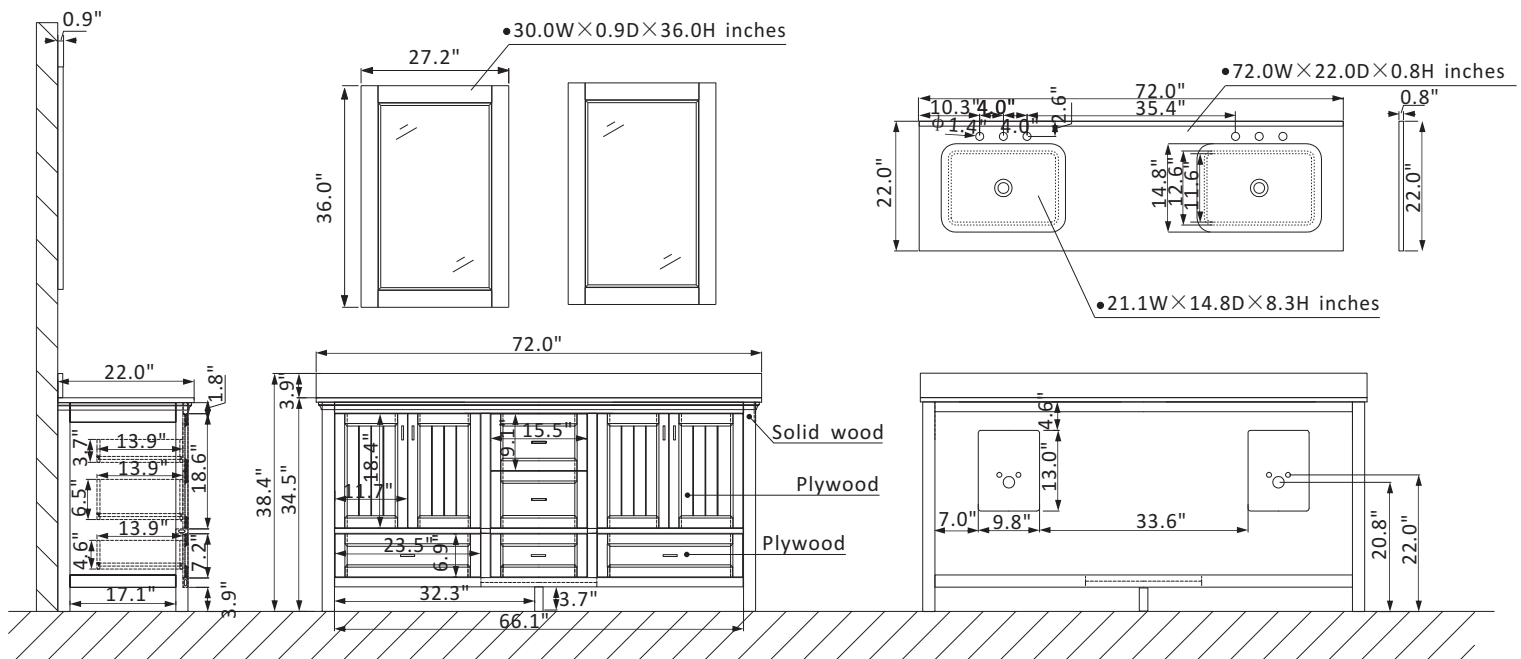

Altair Isla Vanity Collection 538072-CB-AW

Features

Construction: Solid wood / plywood

Finish: Classic Blue Finish or Gray Finish

Countertop: Artificial Carrara White Stone Countertop with backsplash

Sink: Two rectangular, undermount ceramic basins with overflow included

Faucet: Vanity top with pre-drilled 8" widespread faucet hole

Door/Drawer: 5 soft-closing drawers (3 small, 2 large) and 4 soft-closing doors

Mirror: Double matching, framed mirrors

Hardware: Brushed copper finish hardware